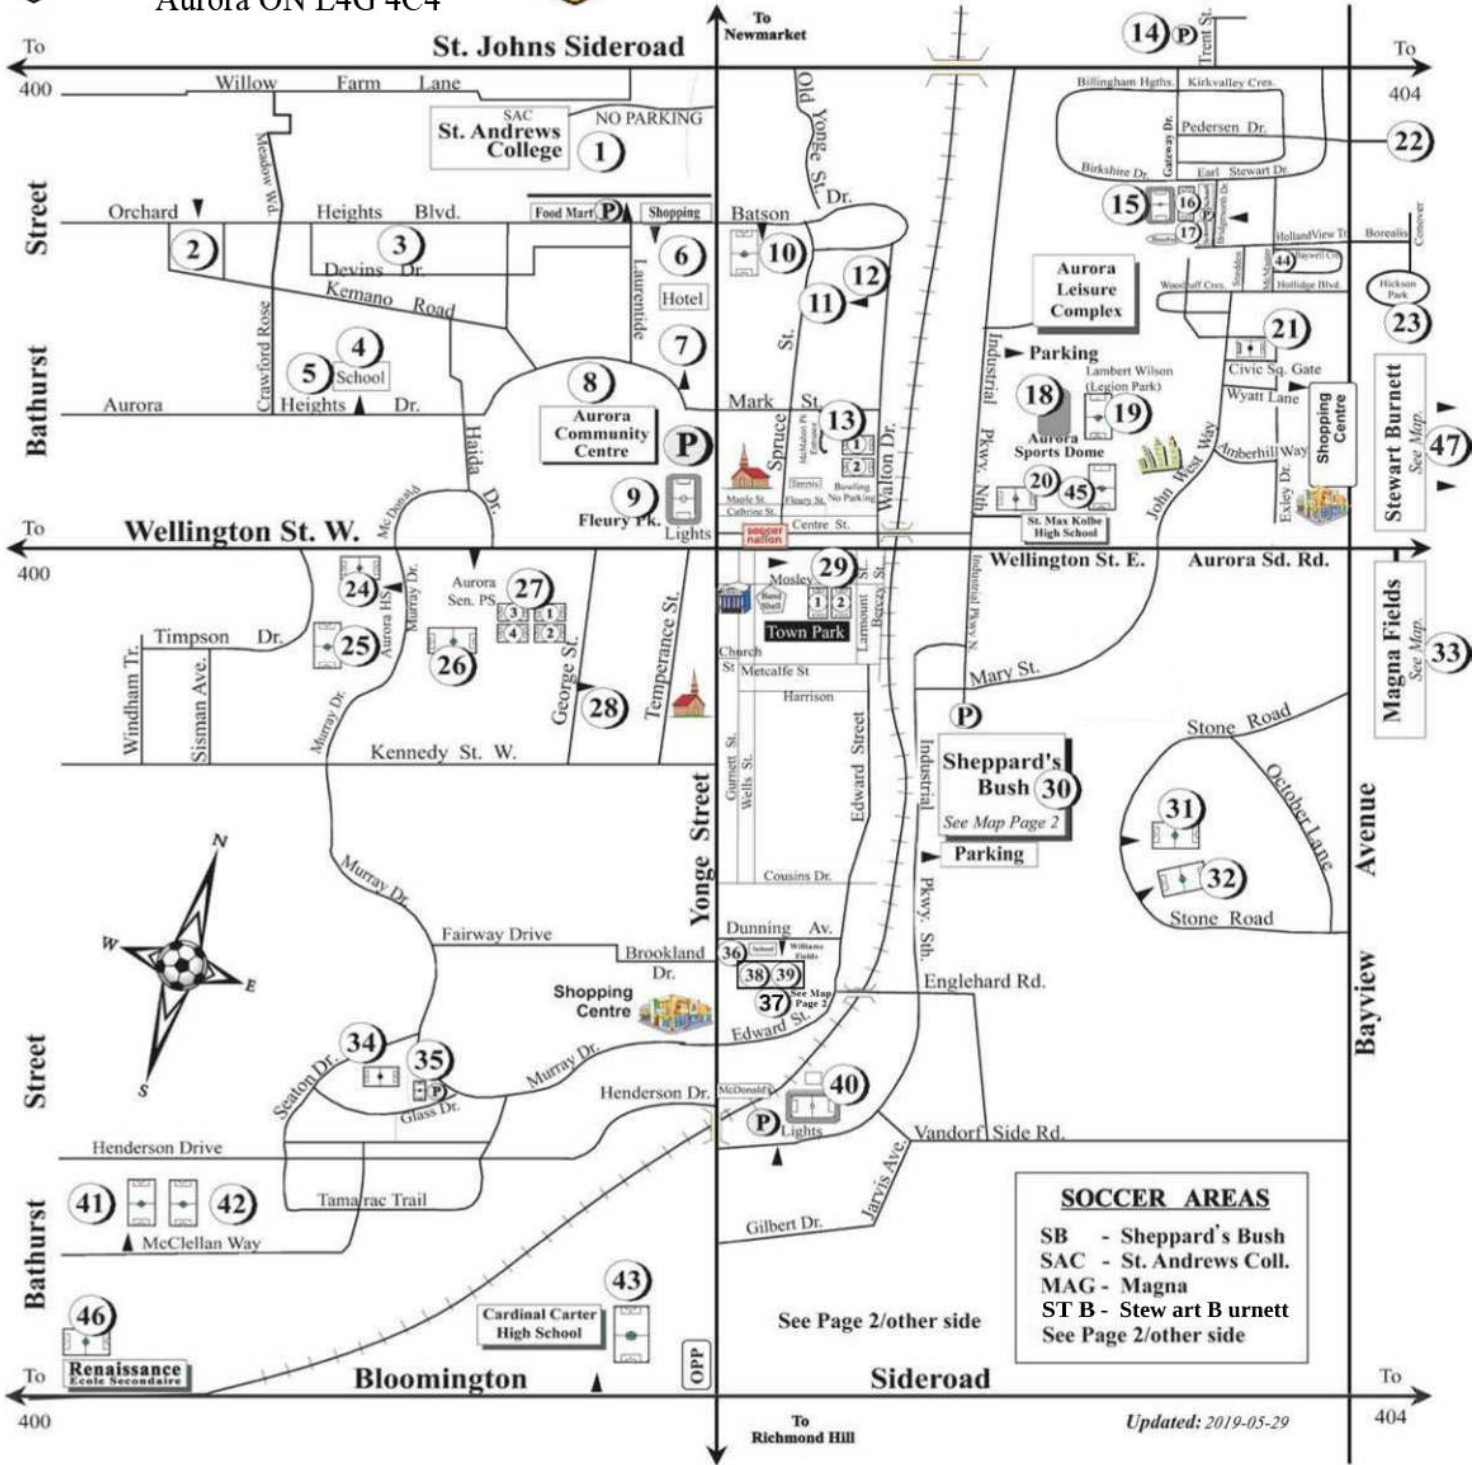

AURORA FC

115 Industrial Parkway North
(Aurora Sports Dome)
Aurora ON L4G 4C4

T: 905-727-0624 E-mail: info@aysc.ca
F: 905-727-1655 Web: www.AYSC.ca

Nr.	Field	Nr.	Field	Nr.	Field	Nr.	Field	Nr.	Field
22	Ada Johnson	21	Civic Square (Mini)	40	Highland Park	15	Optimist Park	6	Sunoco
32	Aurora Grove	34	Confederation Park	31	Holy Spirit	4	Our Lady of Grace	29	Town Park (Micro)
8	Aurora Heights	10	Craddock Park	19	Lambert Wilson (Legion Pk)	35	Regency Acres (Mini)	39	Williams H.S. (East)
25	Aurora High Back	3	Devons Drive	11	Lester B. Pearson P.S.	30	Sheppard's Bush	36	Williams H.S. (Front)
24	Aurora High Front	46	Ecole Renaissance	41	Light of Christ	1	St. Andrews College	37	Williams H.S. (Micros E & W)
26	Aurora Sen. P.S.	9	Fleury Park	7	Machell Park	17	St. Jerome	38	Williams H.S. (West)
27	Aurora Sen. P.S. (Mini)	28	George St. P.S.	33	Magna	20	St. Maximillian Kolbe Grass		
18	Aurora Sports Dome	14	Hamilton Park	13	McMahon Park (Micro)	45	St. Maximillian Kolbe Turf		
43	Cardinal Carter	5	Harmon Park	42	Norm Weller	47	Stewart Burnett		
44	Chapman Park	23	Hickson Park	16	Northern Lights P.S.	2	Summit Park		

115 Industrial Parkway North
(Aurora Sports Dome)
Aurora ON L4G 4C4

AURORA FC

T: 905-727-0624 E-mail: info@aysc.ca
Web: www.AYSC.ca

Access to St. Andrews College fields is only through the parking lots off Orchard Heights Blvd.
DO NOT PARK AT ST. ANDREWS