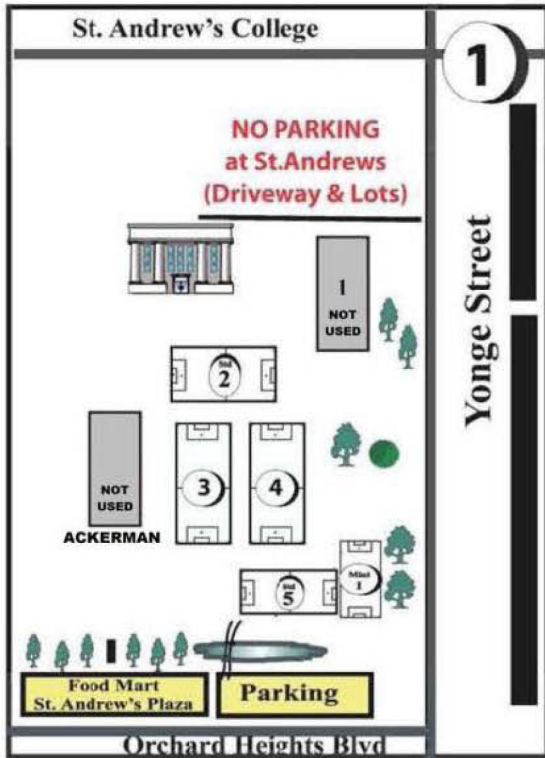

AURORA FC

115 Industrial Parkway North
(Aurora Sports Dome)
Aurora ON L4G 4C4

T: 905-727-0624 E-mail: info@aysc.ca
F: 905-727-1655 Web: www.AYSC.ca

Nr.	Field	Nr.	Field	Nr.	Field	Nr.	Field	Nr.	Field
22	Ada Johnson	21	Civic Square (Mini)	40	Highland Park	15	Optimist Park	6	Sunoco
32	Aurora Grove	34	Confederation Park	31	Holy Spirit	4	Our Lady of Grace	29	Town Park (Micro)
8	Aurora Heights	10	Craddock Park	19	Lambert Wilson (Legion Pk)	35	Regency Acres (Mini)	39	Williams H.S. (East)
25	Aurora High Back	3	Devons Drive	11	Lester B. Pearson P.S.	30	Sheppard's Bush	36	Williams H.S. (Front)
24	Aurora High Front	46	Ecole Renaissance	41	Light of Christ	1	St. Andrews College	37	Williams H.S. (Micros E & W)
26	Aurora Sen. P.S.	9	Fleury Park	7	Machell Park	17	St. Jerome	38	Williams H.S. (West)
27	Aurora Sen. P.S. (Mini)	28	George St. P.S.	33	Magna	20	St. Maximillian Kolbe Grass		
18	Aurora Sports Dome	14	Hamilton Park	13	McMahon Park (Micro)	45	St. Maximillian Kolbe Turf		
43	Cardinal Carter	5	Harmon Park	42	Norm Weller	47	Stewart Burnett		
44	Chapman Park	23	Hickson Park	16	Northern Lights P.S.	2	Summit Park		

115 Industrial Parkway North
(Aurora Sports Dome)
Aurora ON L4G 4C4

AURORA FC

T: 905-727-0624 E-mail: info@aysc.ca
Web: www.AYSC.ca

Access to St. Andrews College fields is only through the parking lots off Orchard Heights Blvd.
DO NOT PARK AT ST. ANDREWS